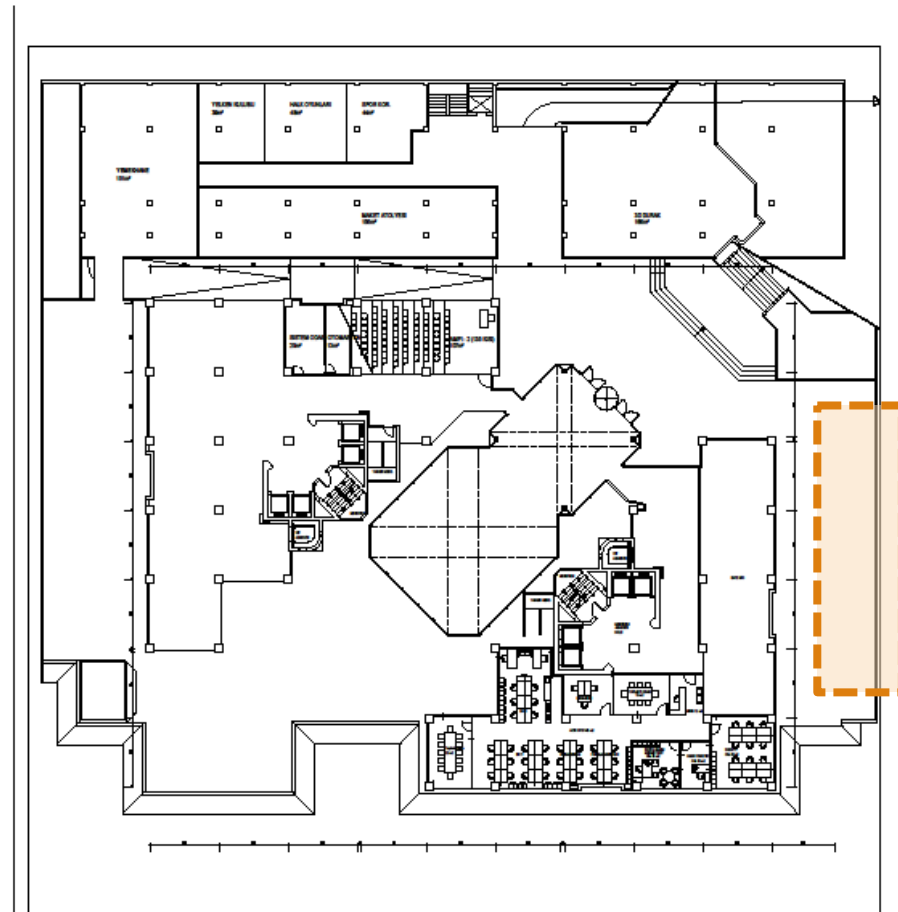

Timber is Future Design & Build Competition

DESIGNATED AREAS

SITE 1 – Front terrace next to Café Mio & near the wall

Kültür Fakültesi
Uygulamalı Bilimler
Fakültesi
Meslek Yüksekokulu

pudo

SITE 2 –Left side of the front entrance staircases (side that is close to the parking lot)

SITE 3 –Right side of the front entrance staircases (side that is close to the front terrace and the BAU sign)

SITE 4 – Back terrace near the wall