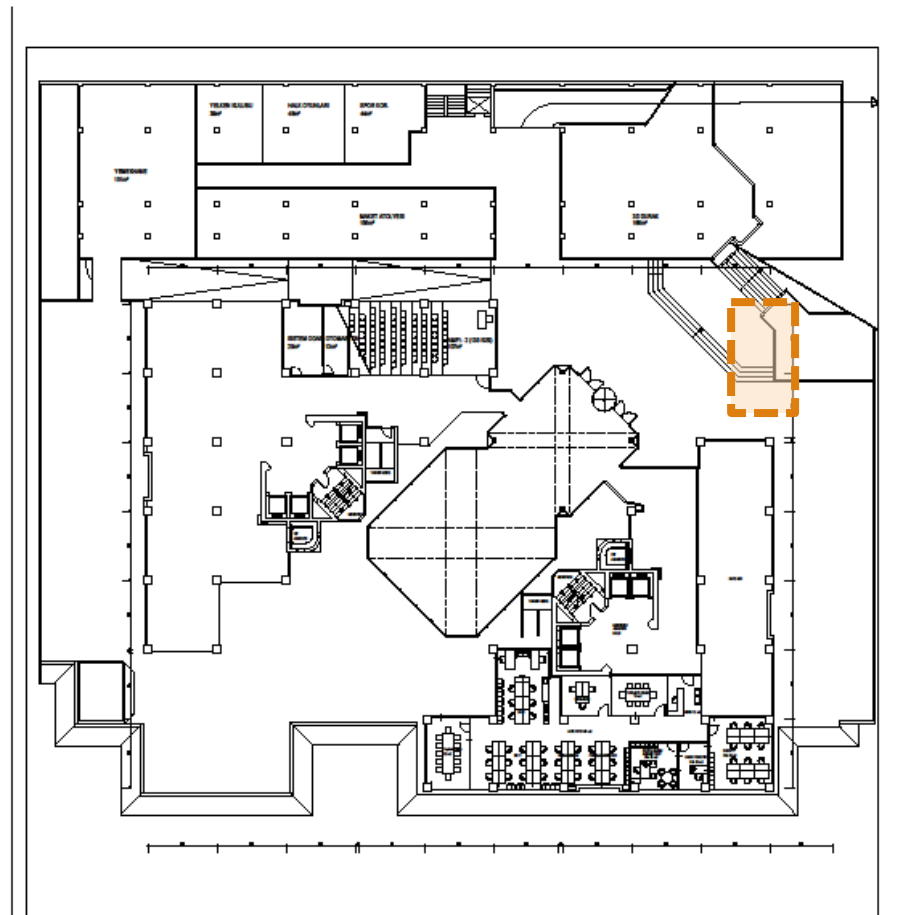

Timber is Future Design & Build Competition

DESIGNATED AREAS

SITE 1 – Front terrace next to Café Mio & near the wall

Kültür Fakültesi
Uygulamalı Bilimler
Fakültesi
Meslek Yüksekokulu

pudo

SITE 2 –Left side of the front entrance staircases (side that is close to the parking lot)

SITE 3 –Right side of the front entrance staircases (side that is close to the front terrace and the BAU sign)

SITE 4 – Back terrace near the wall