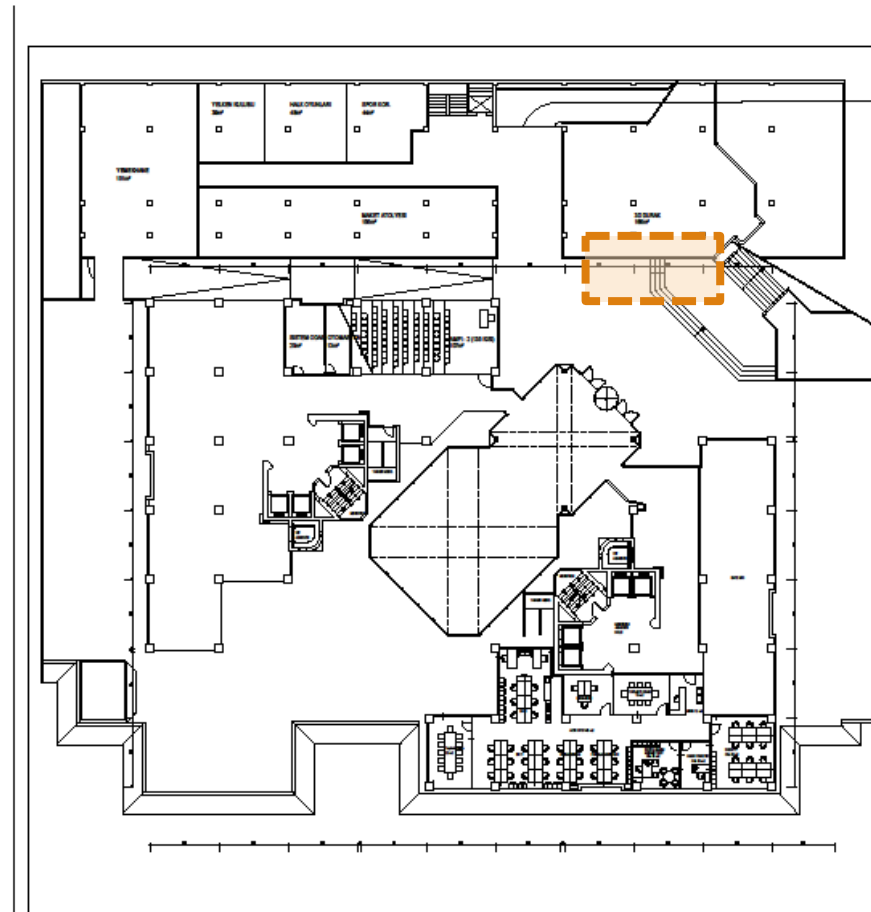

Timber is Future Design & Build Competition

DESIGNATED AREAS

SITE 1 – Front terrace next to Café Mio & near the wall

Kültür Fakültesi
Uygulamalı Bilimler
Fakültesi
Meslek Yüksekokulu

pudo

SITE 2 –Left side of the front entrance staircases (side that is close to the parking lot)

SITE 3 –Right side of the front entrance staircases (side that is close to the front terrace and the BAU sign)

SITE 4 – Back terrace near the wall